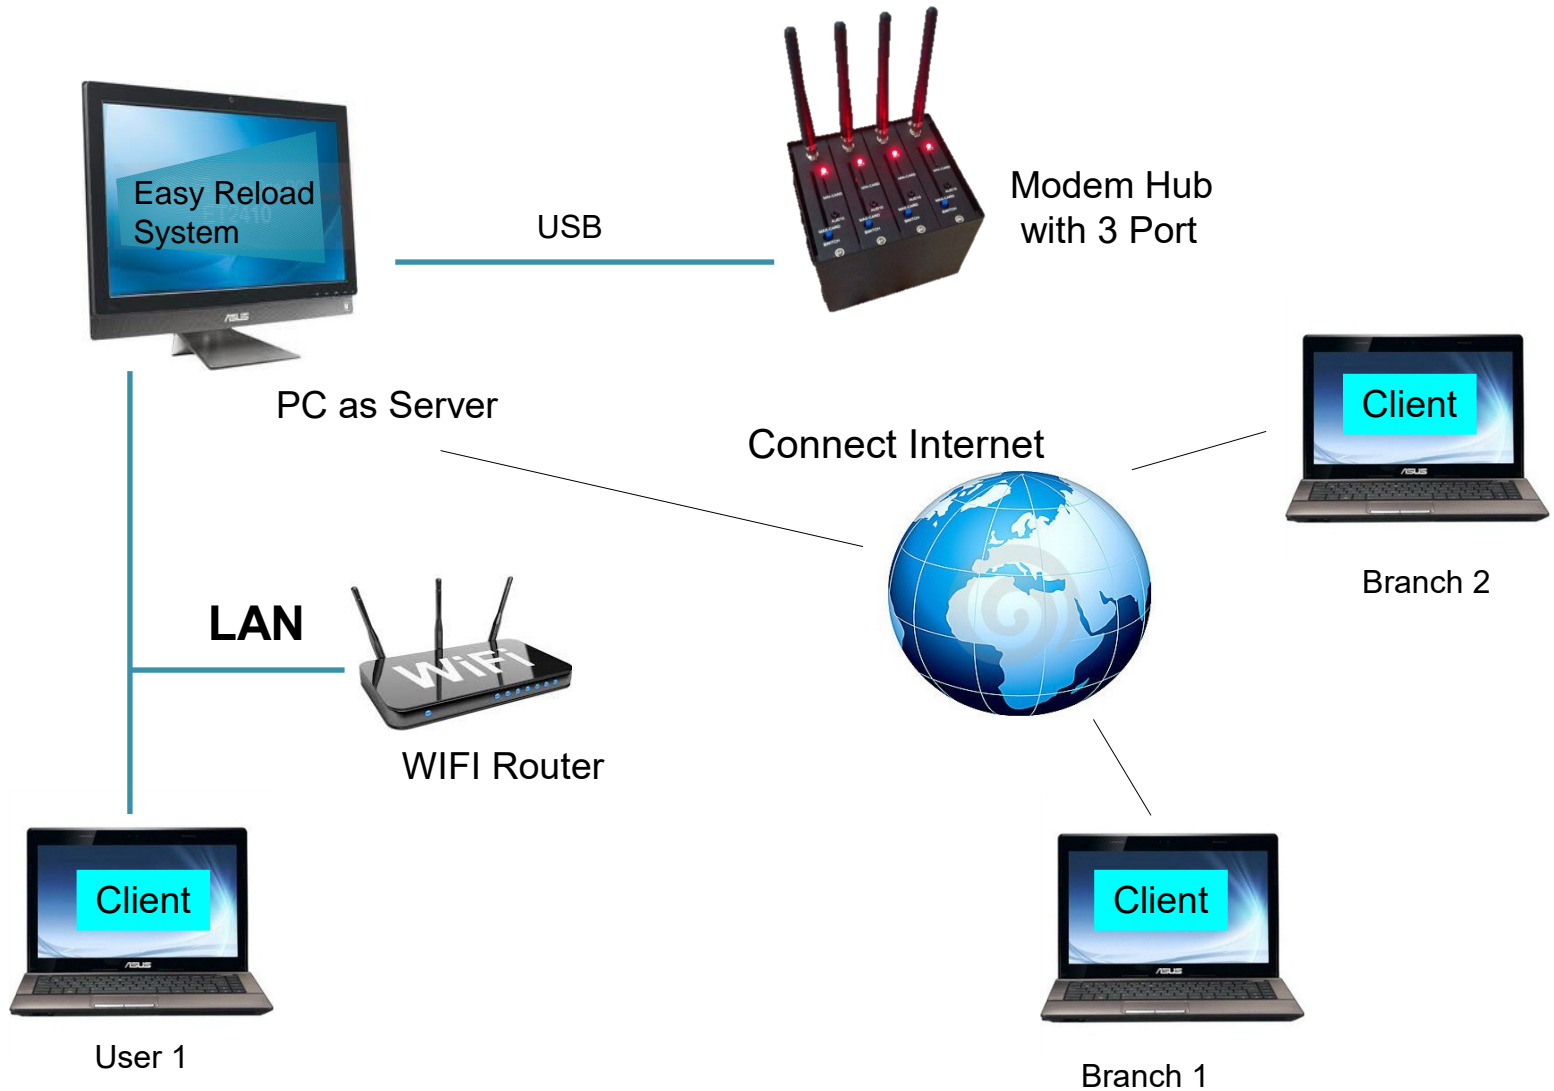

Network/Web Version

**Picture for illustration only, model of computer depends on availability